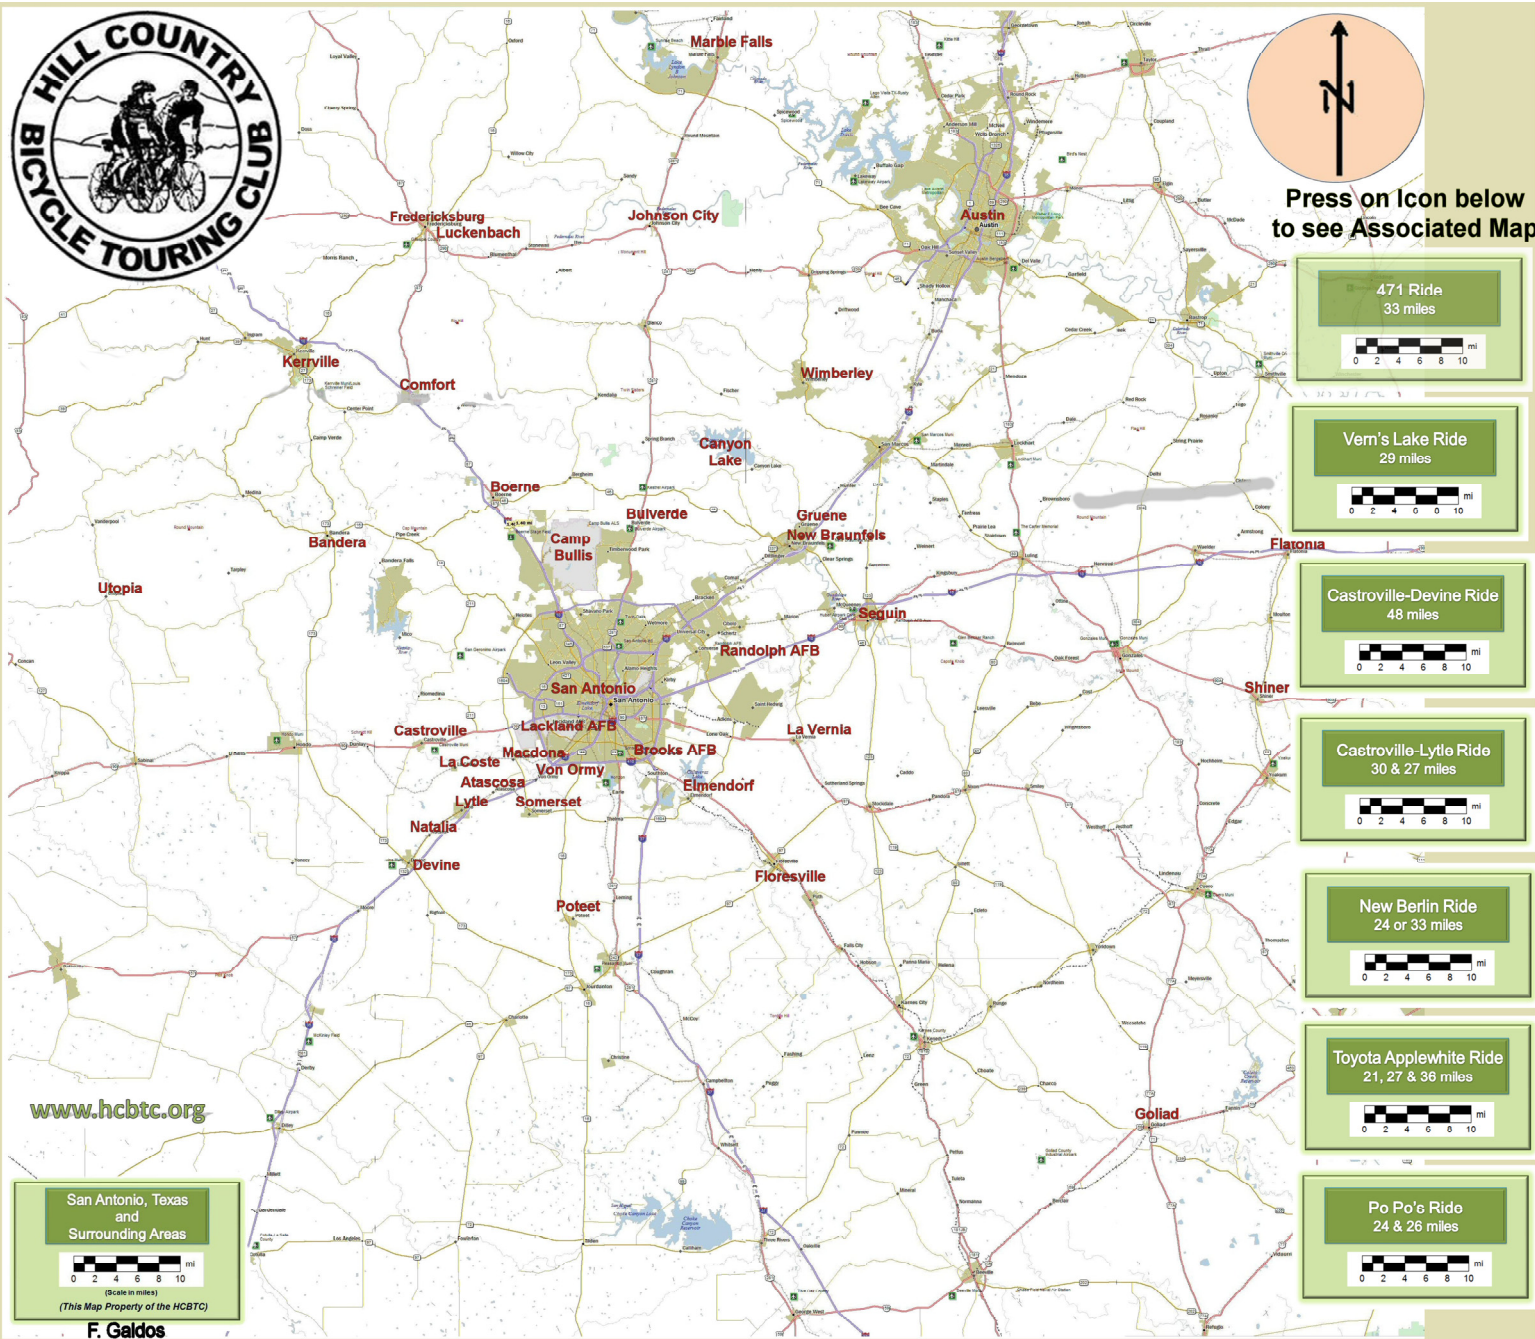

Press on Icon below  
to see Associated Map

471 Ride  
33 miles

Vern's Lake Ride  
29 miles

Castroville-Devine Ride  
48 miles

Castroville-Lytle Ride  
30 & 27 miles

New Berlin Ride  
24 or 33 miles

Toyota Applewhite Ride  
21, 27 & 36 miles

Po Po's Ride  
24 & 26 miles

[www.hcbtc.org](http://www.hcbtc.org)

San Antonio, Texas  
and  
Surrounding Areas

(Scale in miles)  
(This Map Property of the HCBTC)

F. Galdos