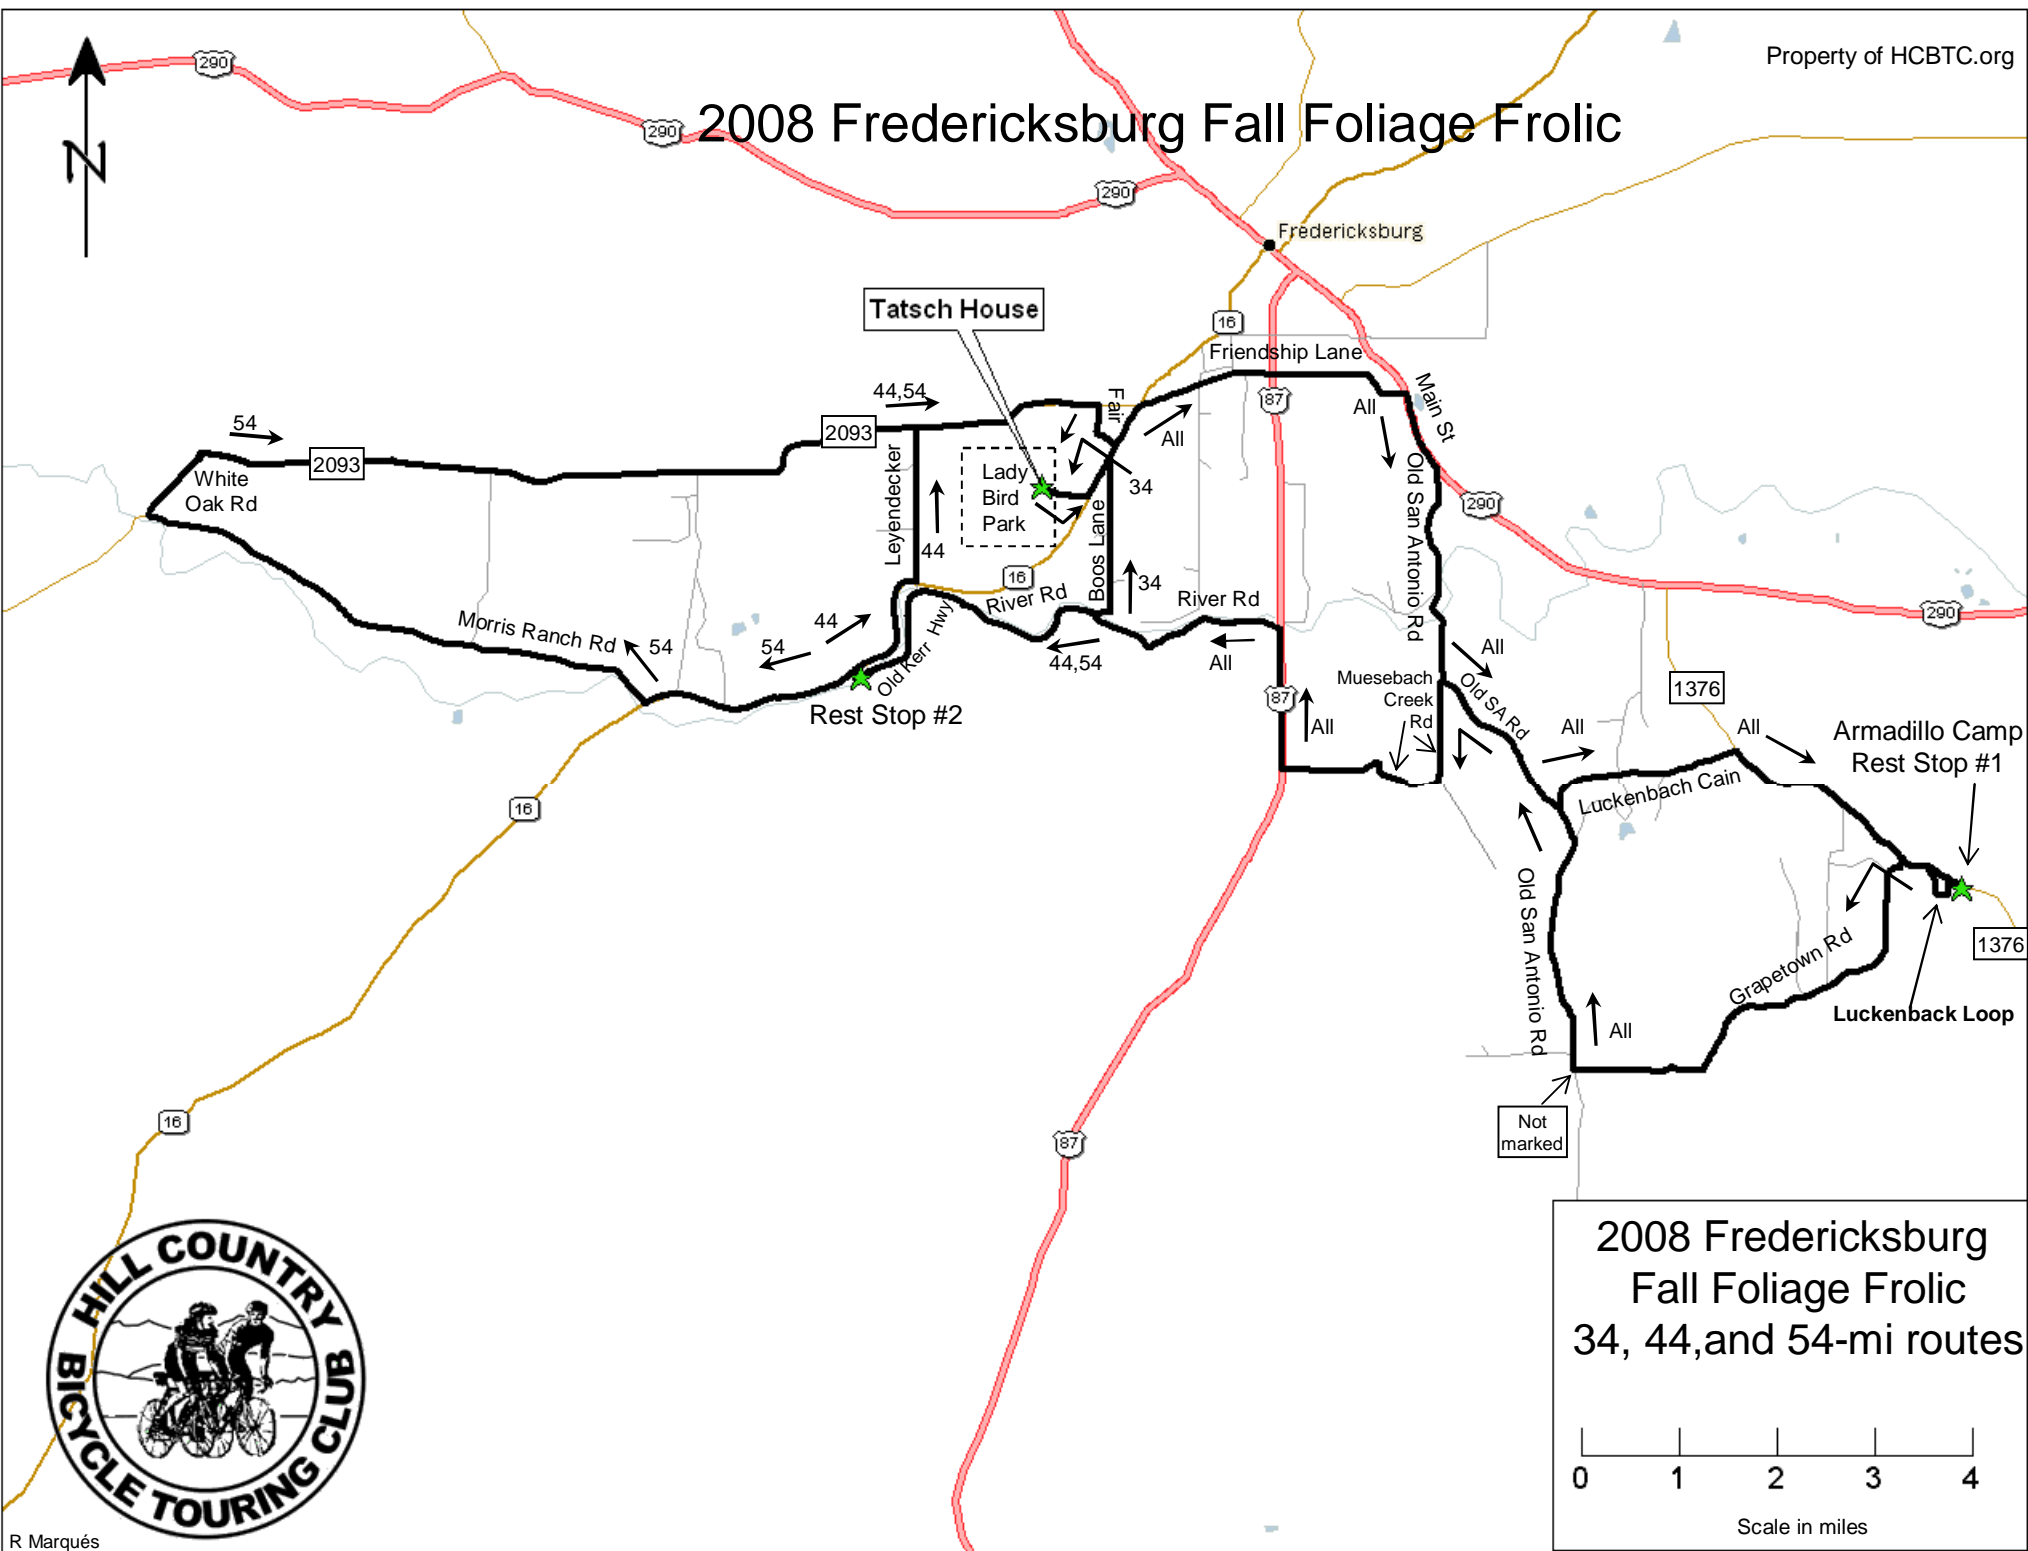

2008 Fredericksburg Fall Foliage Frolic

2008 Fredericksburg
Fall Foliage Frolic
34, 44, and 54-mi routes

Scale in miles