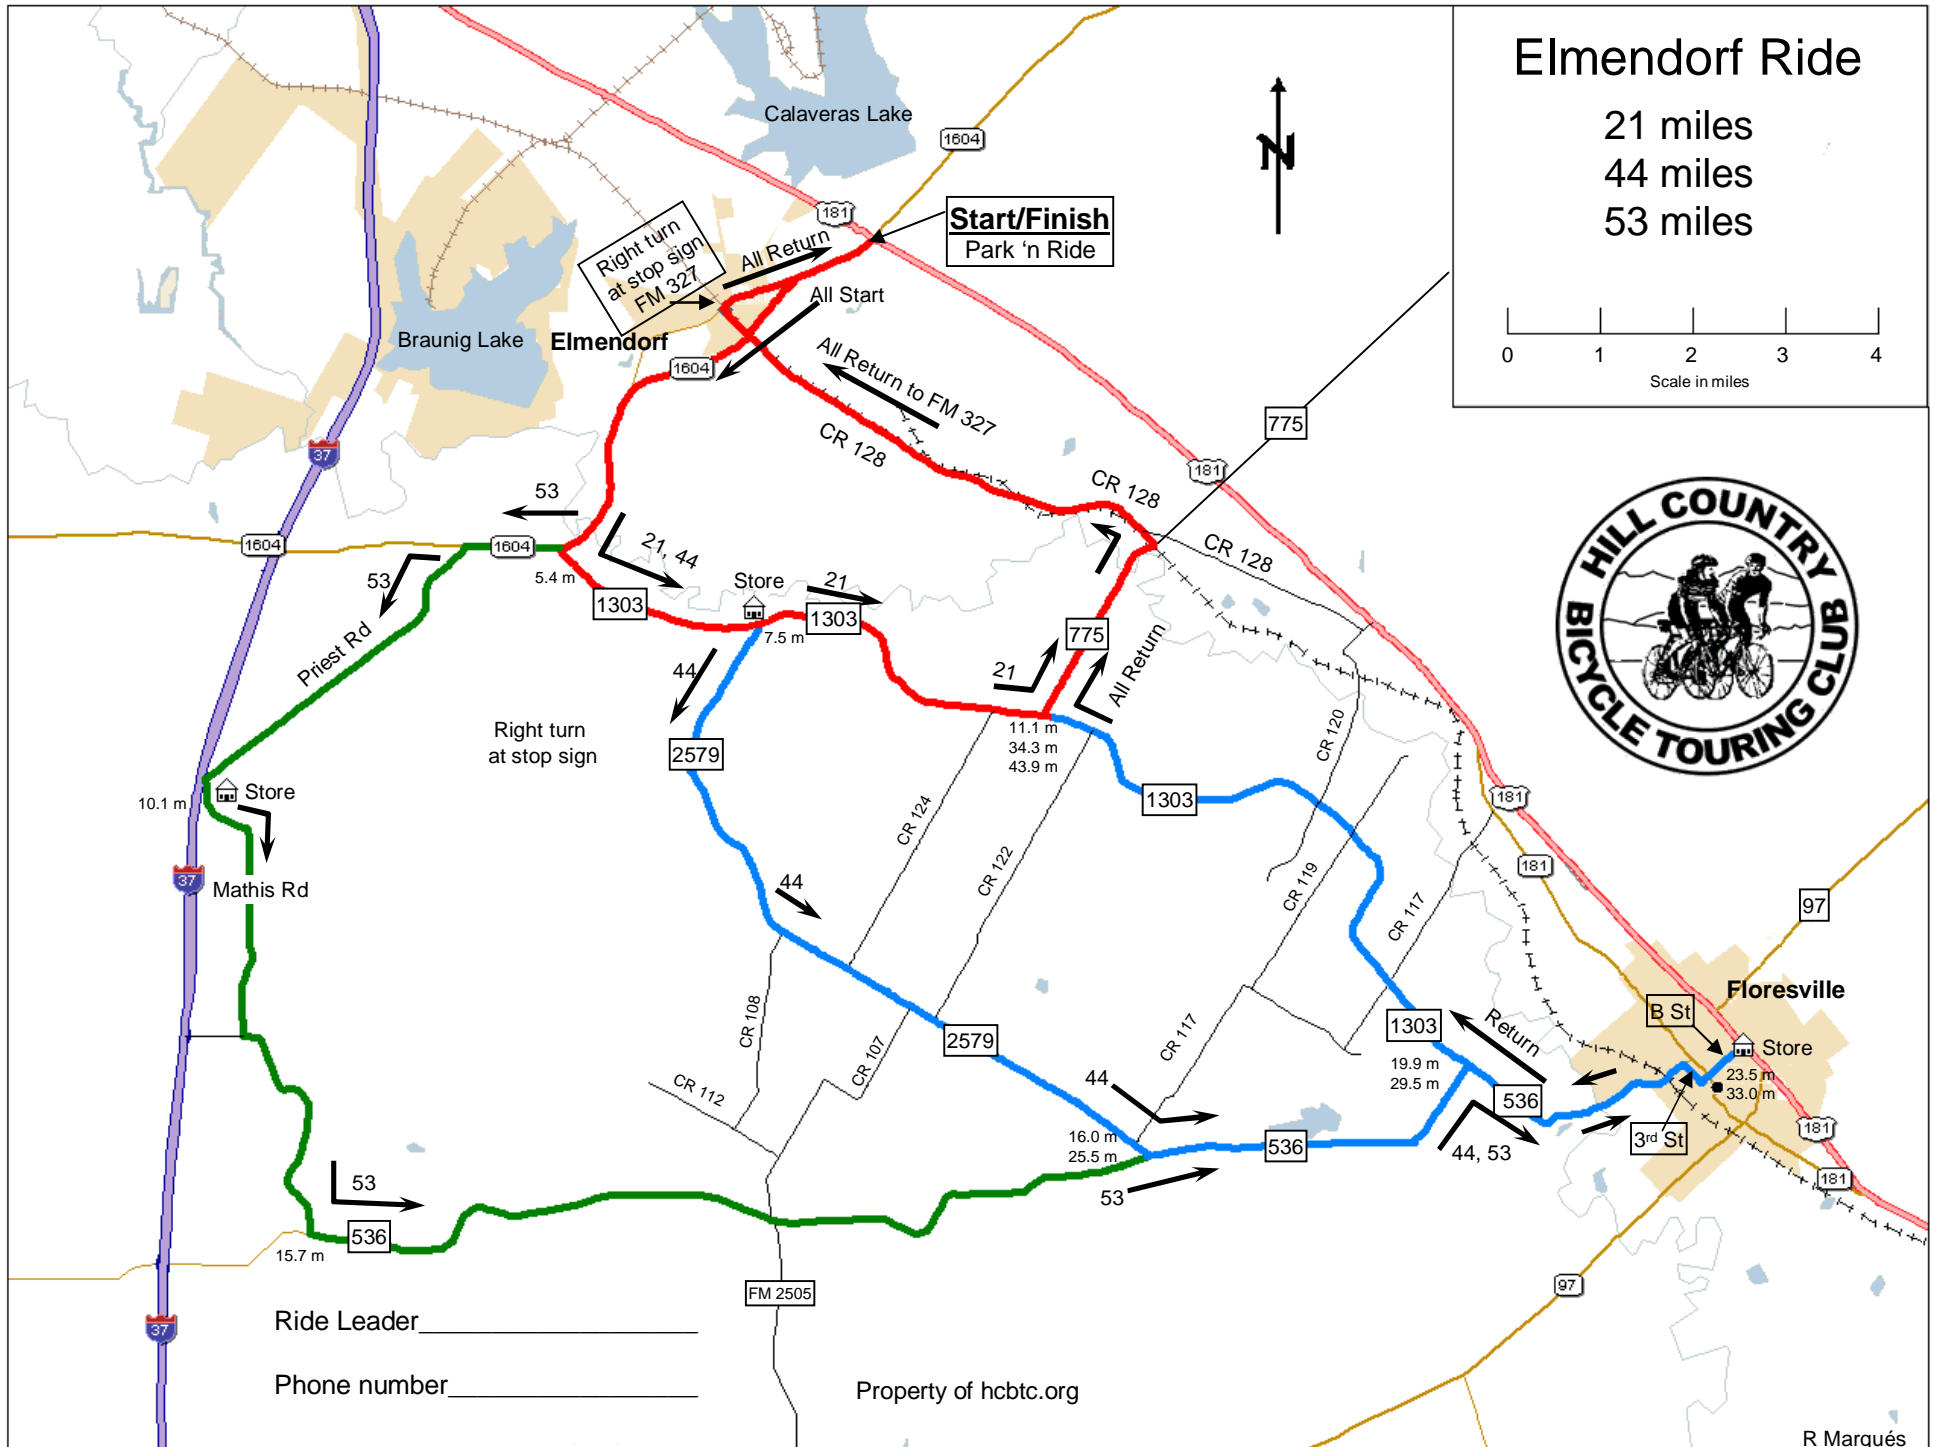

Elmendorf Ride

21 miles
44 miles
53 miles

Ride Leader _____

Phone number _____

Property of hcbbc.org

R Marqués